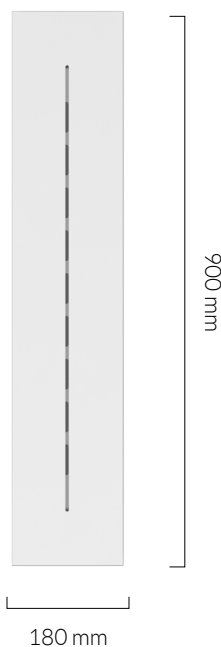

LAMP

Shape: Custom
Materials: Brass cap, mouth-blown glass
Finish: Matte porcelain
Beam angle: 360°
Base: E27
Weight: 0.182 kg
Working temperature: -5C to 40C
Warm up time: Instant
Warranty: 3 years
Input Voltage: 220V-240V
Glare control: We use up to 8 LED filaments in our lamps. This, together with a thicker phosphor coating, reduces and controls glare, resulting in an even, more comfortable light.

FIXTURE

Type: Pendant
Materials: Anodised aluminium
Finish: Anodised
Ceiling rose dimensions: 80mm x 25mm
Lampholder: E27
Weight: 0.307 kg
Warranty: 1 year
Input Voltage: 220-240V
Cord: 3 metre cord, Black fabric covered silicone
Luminaire: Class II
Wattage: Max 60 W

IP120

LINEAR CEILING PLATE

tala®

SKU: POD-PLATE-LINE-NP-UK-01

Powder coated, steel ceiling plate that fits four ceiling roses in a uniform row. Securely hooks cords into position, ensuring consistent spacing between each light.

FIXTURE

Type: Ceiling Plate
Materials: Steel
Finish: Matte white, powder coated
Warranty: 1 years
Weight: 3.313 kg
Length: 900mm
Width: 180mm
Height: 20mm

BEST PAIRED WITH

1. Porcelain Range Bulbs
2. Feature Collection Bulbs
3. Graphite Pendant