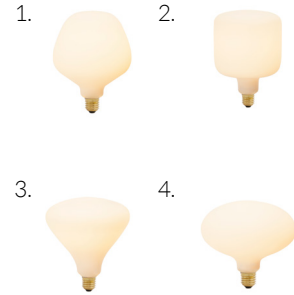

FIXTURE

Type: Pendant
Materials: Anodised aluminium
Finish: Anodised
Ceiling rose dimensions: 80mm x 25mm
Lampholder: E27
Weight: 0.307 kg
Warranty: 1 year
Input Voltage: 220-240V
Cord: 3 metre cord, Black fabric covered silicone
Luminaire: Class II
Wattage: Max 60 W

Dimmable: Yes

65 mm

40 mm

BEST PAIRED WITH

1. Enno / Noma / Oblo / Oval

OUTER CARTON

Pc/ Ctn: 8
Gross weight: 4.6kg
Length: 22cm
Width: 44cm
Height: 23.5cm

EAN UK: 5060400150564

IP120

LINEAR CEILING PLATE

tala®

SKU: POD-PLATE-LINE-NP-UK-01

Powder coated, steel ceiling plate that fits four ceiling roses in a uniform row. Securely hooks cords into position, ensuring consistent spacing between each light.

FIXTURE

Type: Ceiling Plate
Materials: Steel
Finish: Matte white, powder coated
Warranty: 1 years
Weight: 3.313 kg
Length: 900mm
Width: 180mm
Height: 20mm

BEST PAIRED WITH

1. Porcelain Range Bulbs
2. Feature Collection Bulbs
3. Graphite Pendant