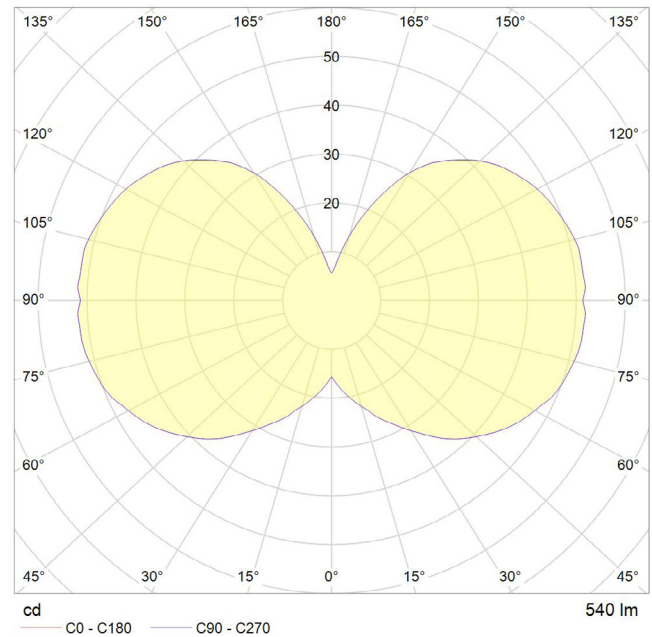

## LAMP

**Shape:** Custom  
**Materials:** Brass cap, mouth-blown glass  
**Finish:** Matte porcelain  
**Beam angle:** 360°  
**Base:** E26  
**Weight:** 0.401 lbs  
**Working temperature:** -5C to 40C  
**Warm up time:** Instant  
**Warranty:** 3 years  
**Input Voltage:** 110V-120V  
**Glare control:** We use up to 8 LED filaments in our lamps. This, together with a thicker phosphor coating, reduces and controls glare, resulting in an even, more comfortable light.

## PERFORMANCE

CRI (colour rendering index)	95
Lamp lumen output	540
Luminaire circuits per watt (LM/W)	90
Lifetime (TM-21) (hours)	30,000
Colour Temperature	2700K
Power factor	0.9

## POLAR DIAGRAM

## OUTER CARTON

**Pc/ Ctn:** 20  
**Gross weight:** 9.92lbs  
**Length:** 26.8in  
**Width:** 11.0in  
**Height:** 14.2in