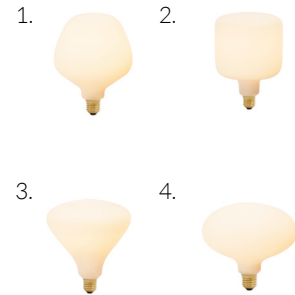

BEST PAIRED WITH

1. Enno / Noma / Oblo / Oval

OUTER CARTON

Pc/ Ctn: 9
Gross weight: 11.9 lbs
Length: 15.0in
Width: 15.0in
Height: 8.3in

EAN US: 5060400150571