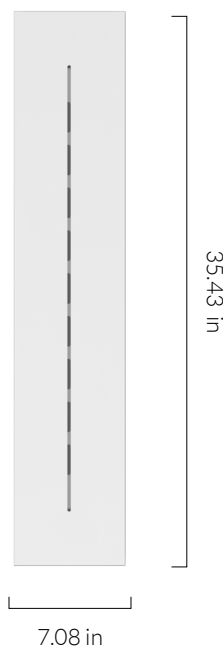

## FIXTURE

**Type:** Pendant  
**Materials:** Anodised aluminium  
**Finish:** Anodised  
**Ceiling rose dimensions:** 80mm x 25mm  
**Lampholder:** E26  
**Weight:** 0.675 lbs  
**Warranty:** 1 year  
**Input Voltage:** 110-120V  
**Cord:** 3 metre cord, Black fabric covered silicone  
**Luminaire:** Class II  
**Wattage:** Max 60 W

## OUTER CARTON

**Pc/ Ctn:** 9  
**Gross weight:** 11.9 lbs  
**Length:** 15.0in  
**Width:** 15.0in  
**Height:** 8.3in

EAN US: 5060400150571

# LINEAR CEILING PLATE

tala®

SKU: POD-PLATE-LINE-NP-US-01

*Powder-coated, steel ceiling plate that fits four ceiling roses in a uniform row. Securely hooks cords into position, ensuring consistent spacing between each light.*

## FIXTURE

**Type:** Ceiling Plate  
**Materials:** Steel  
**Finish:** Matte white, powder coated  
**Warranty:** 1 years  
**Weight:** 7.30 lbs  
**Length:** 35.43in  
**Width:** 7.09in  
**Height:** 0.79in