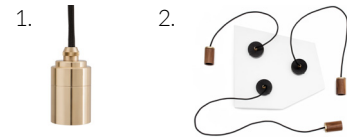

BEST PAIRED WITH

1. Brass Pendant
2. Voronoi Ceiling Plate