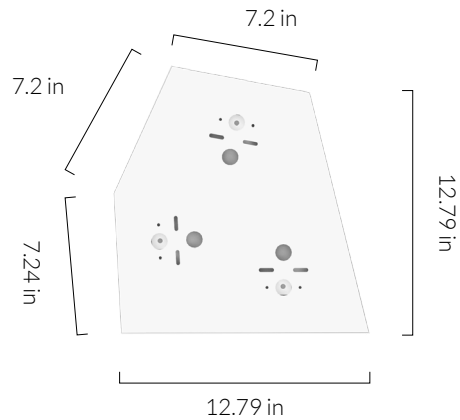

VORONOI CEILING PLATE

tala®

SKU: POD-PLATE-VORN-NP-US-01

*Powder coated, steel ceiling plate that fits three ceiling roses in cluster arrangements.
Designed to tessellate in different configurations of multiple units.*

FIXTURE

Type: Ceiling Plate
Materials: Steel
Finish: Matte white, powder coated
Warranty: 1 years
Weight: 2.13 lbs
Length: 12.78in
Width: 13.15in
Height: 1.57in