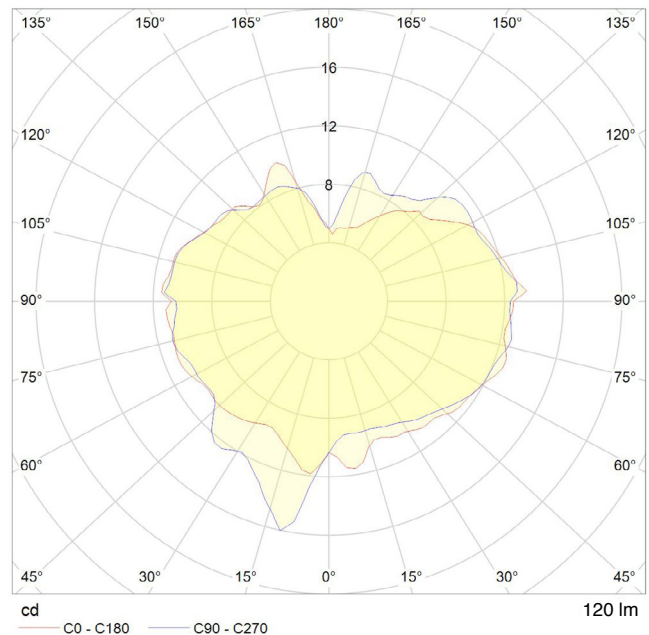

POLAR DIAGRAM

DIMMING

Dimmable: Yes
Dimming type: Trailing edge
Recommended US Dimmer: Lutron - Diva DVELV-300P-XX
(X denotes faceplate color)

A full list of compatible dimmers is available on request.

OUTER CARTON

Pc/ Ctn: 4
Gross weight: 12.13lbs
Length: 24.8in
Width: 15.8in
Height: 15.0in

IES/LDT FILE

Available upon request.

EAN UK: 50604001512131