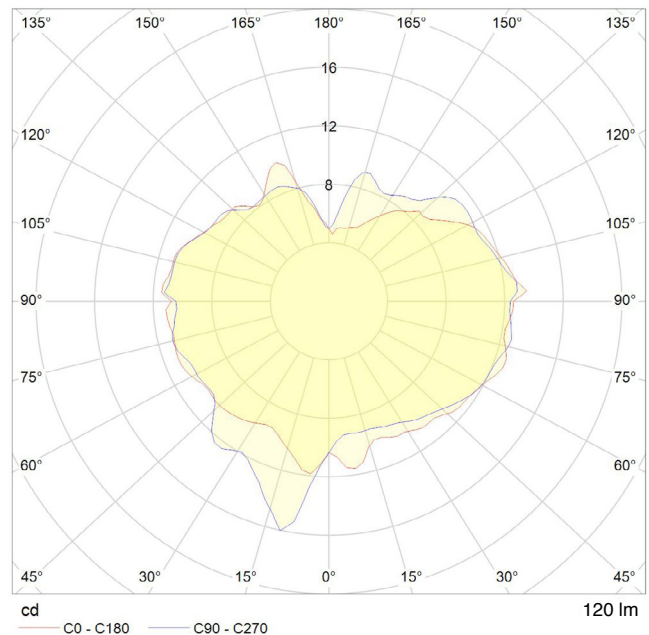

300 mm

165 mm

## PERFORMANCE

CRI (colour rendering index)	95
Lamp lumen output	120
Luminaire circuits per watt (LM/W)	40
Lifetime (TM-21) (hours)	15,000
Colour Temperature	2200K
Power factor	0.9

## POLAR DIAGRAM