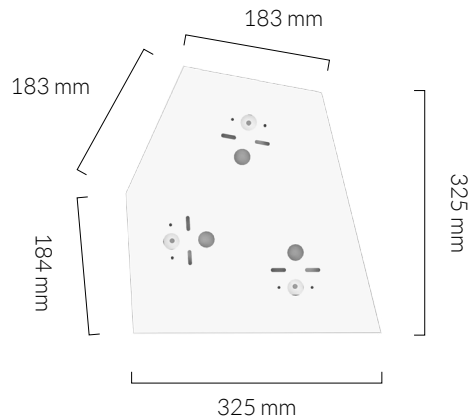

300 mm

165 mm

## OUTER CARTON

- Pc/ Ctn: 4
- Gross weight: 5.2kg
- Length: 41cm
- Width: 41cm
- Height: 37cm

## OUTER CARTON

**Pc/ Ctn:** 8  
**Gross weight:** 5.7kg  
**Length:** 33.5cm  
**Width:** 33.5cm  
**Height:** 23.5cm

EAN UK: 5060400151554

IP120

## FIXTURE

**Type:** Ceiling Plate  
**Materials:** Steel  
**Finish:** Matte white, powder coated  
**Warranty:** 1 years  
**Weight:** 0.965 kg  
**Length:** 350mm  
**Width:** 334mm  
**Height:** 40mm