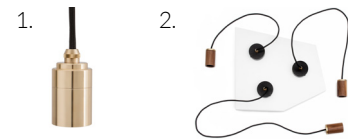

BEST PAIRED WITH

1. Brass Pendant
2. Voronoi Ceiling Plate