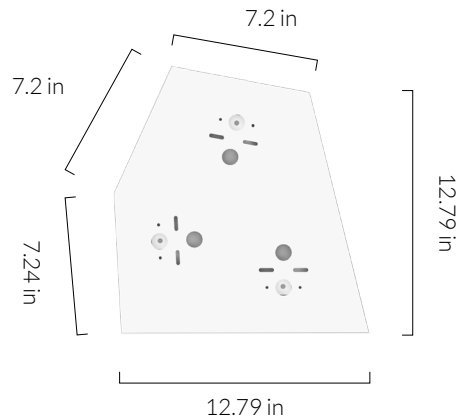

OUTER CARTON

- Pc/ Ctn: 4
- Gross weight: 12.13lbs
- Length: 24.8in
- Width: 15.8in
- Height: 15.0in

IES/LDT FILE

Available upon request.

EAN UK: 50604001512131

BRASS PENDANT

SKU: BRAS-PD-02-US

tala®

Dimmable: Yes

2.56 in

1.57 in

BEST PAIRED WITH

1. Design collection bulbs
2. Feature collection bulbs

OUTER CARTON

Pc/ Ctn: 8
Gross weight: 11.9 lbs
Length: 15in
Width: 15in
Height: 8.3in

EAN US: 5060400151622

FIXTURE

Type: Ceiling Plate
Materials: Steel
Finish: Matte white, powder coated
Warranty: 1 years
Weight: 2.13 lbs
Length: 12.78in
Width: 13.15in
Height: 1.57in

BEST PAIRED WITH

1. Voronoi I
2. Voronoi II
3. Voronoi III
4. Brass/Walnut Pendant