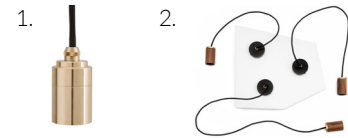

BEST PAIRED WITH

1. Brass Pendant
2. Voronoi Ceiling Plate