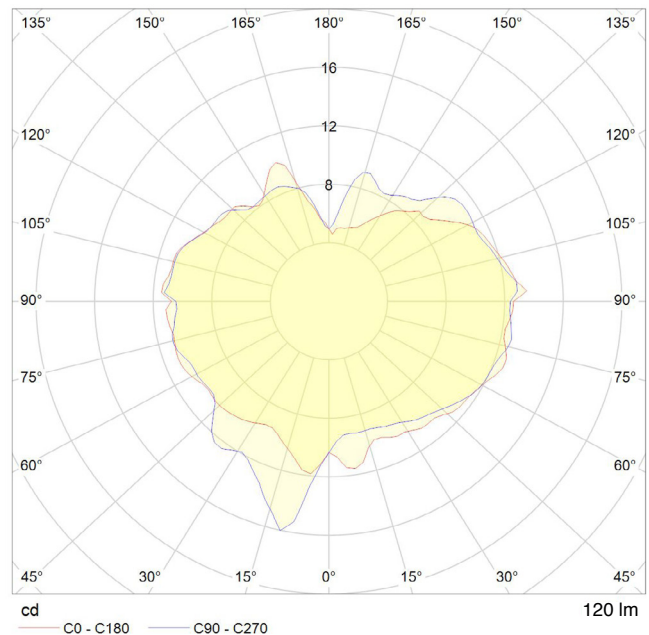

POLAR DIAGRAM

DIMMING

- Dimmable: Yes
- Dimming type: Trailing edge
- Recommended US Dimmer: Lutron - Diva DVVELV-300P-XX (X denotes faceplate color)

A full list of compatible dimmers is available on request.

OUTER CARTON

- Pc/ Ctn: 4
- Gross weight: 12.13lbs
- Length: 24.8in
- Width: 15.8in
- Height: 15.0in

IES/LDT FILE

Available upon request.

EAN UK: 50604001512131