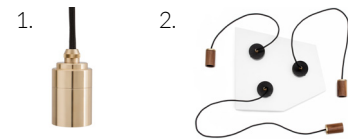

DESIGN COLLECTION
VORONOI II OAK SET

Voronoi II
Oak Knuckle Pendant
Voronoi Ceiling Plate

3 WATT | 120 LUMENS | 2200K

Decorative LED filament lamp made of mouth-blown glass. This lamp uses 3 Watts of power and achieves 120 Lumens at a CRI of 95. It has an IP54 rating.

LAMP

- Shape: Custom
- Materials: Brass cap, mouth-blown glass
- Finish: Iron tinted
- Beam angle: 360°
- Base: E27
- Weight: 0.29 kg
- Working temperature: -5C to 40C
- Warm up time: Instant
- Warranty: 3 years
- Input Voltage: 220V-240V

300 mm

165 mm

BEST PAIRED WITH

1. Brass Pendant
2. Voronoi Ceiling Plate

PERFORMANCE

CRI (colour rendering index)	95
Lamp lumen output	120
Luminaire circuits per watt (LM/W)	40
Lifetime (TM-21) (hours)	15,000
Colour Temperature	2200K
Power factor	0.9

FSC-certified hardwood pendant, fitted with a braided 3 metre black kink free cord that's easily adjusted by hand. Complete with ceiling rose as standard.

FIXTURE

Type: Pendant
Materials: Oak & Brass
Finish: Laquered & Brushed
Ceiling rose dimensions: 80mm x 25mm
Lampholder: E27
Weight: 0.403 kg
Warranty: 1 year
Input Voltage: 220-240V
Cord: 3 metre cord, Black fabric covered silicone
Luminaire: Class II
Wattage: Max 60 W