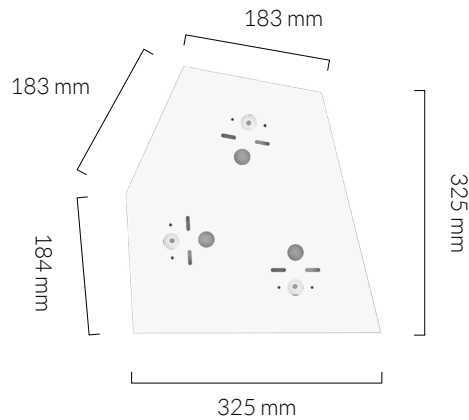

300 mm

165 mm

BEST PAIRED WITH

1. Brass Pendant
2. Voronoi Ceiling Plate

PERFORMANCE

CRI (colour rendering index)	95
Lamp lumen output	120
Luminaire circuits per watt (LM/W)	40
Lifetime (TM-21) (hours)	15,000
Colour Temperature	2200K
Power factor	0.9

OUTER CARTON

- Pc/ Ctn: 4
- Gross weight: 5.2kg
- Length: 41cm
- Width: 41cm
- Height: 37cm

IES/LDT FILE

Available upon request.

EAN UK: 5060400151462

OAK KNUCKLE PENDANT

SKU: OAK-KP-01

tala®

Pc/ Ctn: 8
Gross weight: 5.7kg
Length: 33.5cm
Width: 33.5cm
Height: 23.5cm

EAN UK: 5060400151561

IP120

VORONOI CEILING PLATE

tala®

SKU: POD-PLATE-VORN-NP-UK-01

*Powder coated, steel ceiling plate that fits three ceiling roses in cluster arrangements.
Designed to tessellate in different configurations of multiple units.*

FIXTURE

Type: Ceiling Plate
Materials: Steel
Finish: Matte white, powder coated
Warranty: 1 years
Weight: 0.965 kg
Length: 350mm
Width: 334mm
Height: 40mm

BEST PAIRED WITH

1. Voronoi I
2. Voronoi II
3. Voronoi III
4. Brass/Walnut Pendant