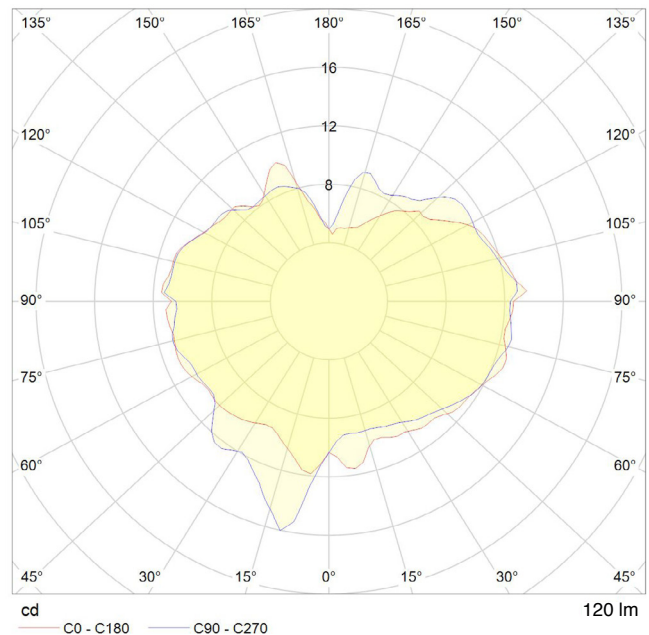

POLAR DIAGRAM

DIMMING

- Dimmable: Yes
- Dimming type: Trailing edge
- Recommended EU Dimmer: Varilight - V-pro JXP401 (X denotes faceplate color)

A full list of compatible dimmers is available on request.

OUTER CARTON

- Pc/ Ctn: 4
- Gross weight: 5.2kg
- Length: 41cm
- Width: 41cm
- Height: 37cm

IES/LDT FILE

Available upon request.

EAN UK: 5060400151462