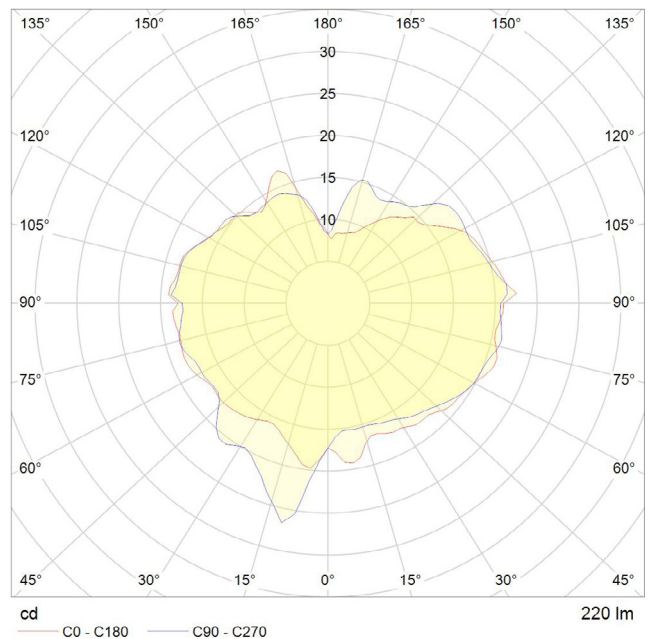

POLAR DIAGRAM

DIMMING

Dimmable: Yes
Dimming type: Trailing edge
Recommended EU Dimmer: Varilight - V-pro JXP401
(X denotes faceplate color)

A full list of compatible dimmers is available on request.

OUTER CARTON

Pc/ Ctn: 4
Gross weight: 6.4kg
Length: 50.5cm
Width: 44cm
Height: 50cm

IES/LDT FILE

Available upon request.

EAN UK: 5060400152148