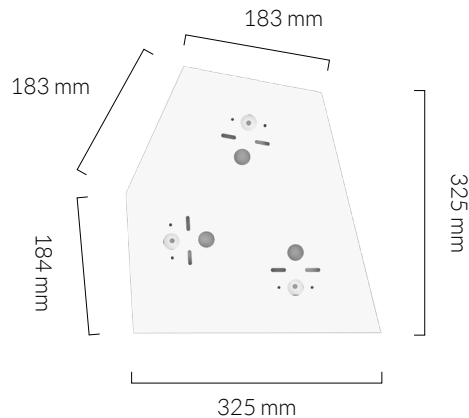

Pc/ Ctn: 4
Gross weight: 6.4kg
Length: 50.5cm
Width: 44cm
Height: 50cm

IES/LDT FILE

Available upon request.

EAN UK: 5060400152148

BRASS PENDANT

SKU: BRAS-PD-02

tala®

Fully milled, solid brass pendant with high sheen finish. Fitted with a braided 3 metre black kink free cord, that's easily adjusted by hand. Complete with ceiling rose as standard.

FIXTURE

Type: Pendant
Materials: Brass
Finish: High sheen
Ceiling rose dimensions: 80mm x 25mm
Lampholder: E27
Weight: 0.388 kg
Warranty: 1 year
Input Voltage: 220-240V
Cord: 3 metre cord, Black fabric covered silicone
Luminaire: Class II
Wattage: Max 60 W

Dimmable: Yes

BEST PAIRED WITH

1. Design collection bulbs
2. Feature collection bulbs

OUTER CARTON

Pc/ Ctn: 8
Gross weight: 5.4 kg
Length: 22cm
Width: 44cm
Height: 23.5cm

EAN UK: 5060400151615

IP120

VORONOI CEILING PLATE

Type: Ceiling Plate
Materials: Steel
Finish: Matte white, powder coated
Warranty: 1 years
Weight: 0.965 kg
Length: 350mm
Width: 334mm
Height: 40mm

BEST PAIRED WITH

1. Voronoi I
2. Voronoi II
3. Voronoi III
4. Brass/Walnut Pendant