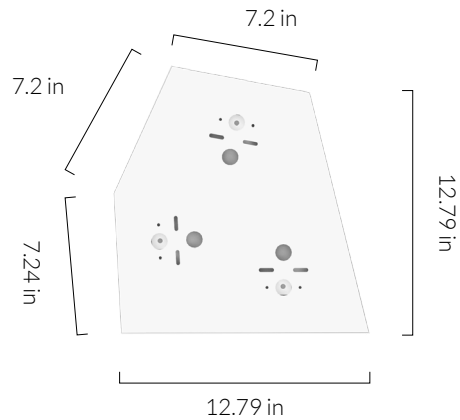

FIXTURE

Type: Pendant
Materials: Brass
Finish: Polished
Ceiling rose dimensions: 80mm x 25mm
Lampholder: E26
Weight: 0.855 lbs
Warranty: 1 year
Input Voltage: 110-120V
Cord: 3 metre cord, Black fabric covered silicone
Luminaire: Class II
Wattage: Max 60 W

Dimmable: Yes

2.56 in

1.57 in

BEST PAIRED WITH

1. Design collection bulbs
2. Feature collection bulbs

OUTER CARTON

Pc/ Ctn: 8
Gross weight: 11.9 lbs
Length: 15in
Width: 15in
Height: 8.3in

EAN US: 5060400151622

FIXTURE

Type: Ceiling Plate
Materials: Steel
Finish: Matte white, powder coated
Warranty: 1 years
Weight: 2.13 lbs
Length: 12.78in
Width: 13.15in
Height: 1.57in

BEST PAIRED WITH

1. Voronoi I
2. Voronoi II
3. Voronoi III
4. Brass/Walnut Pendant