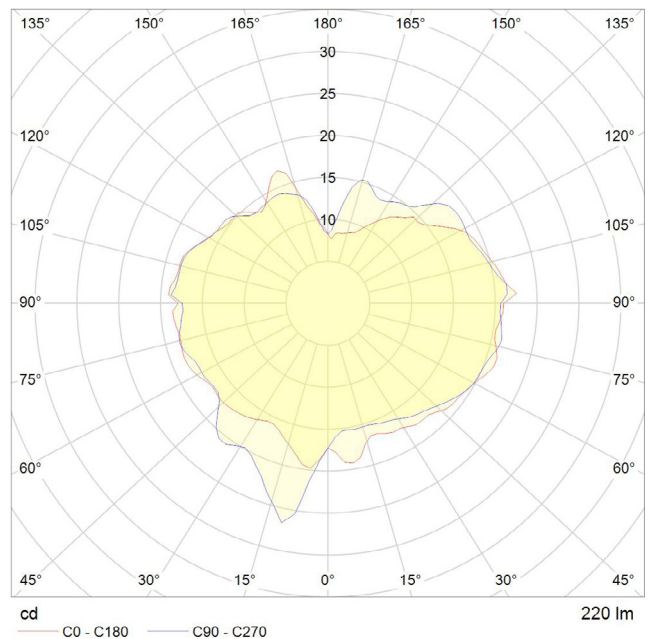

## LAMP

**Shape:** Custom  
**Materials:** Brass cap, mouth-blown glass  
**Finish:** Iron tinted  
**Beam angle:** 360°  
**Base:** E27  
**Weight:** 0.413 kg  
**Working temperature:** -5C to 40C  
**Warm up time:** Instant  
**Warranty:** 3 years  
**Input Voltage:** 220V-240V

## PERFORMANCE

CRI (colour rendering index)	95
Lamp lumen output	220
Luminaire circuits per watt (LM/W)	44
Lifetime (TM-21) (hours)	15,000
Colour Temperature	2200K
Power factor	0.9

## POLAR DIAGRAM

## OUTER CARTON

**Pc/ Ctn:** 4  
**Gross weight:** 6.4kg  
**Length:** 50.5cm  
**Width:** 44cm  
**Height:** 50cm