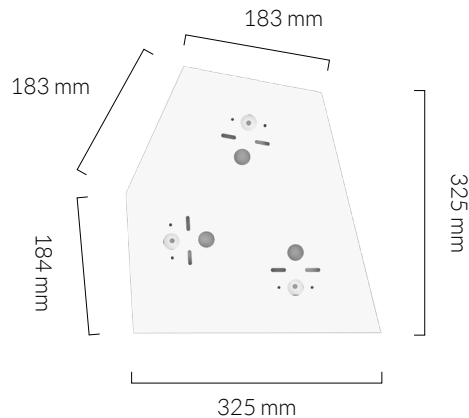

## OUTER CARTON

**Pc/ Ctn:** 4  
**Gross weight:** 6.4kg  
**Length:** 50.5cm  
**Width:** 44cm  
**Height:** 50cm

## FIXTURE

**Type:** Pendant  
**Materials:** Walnut & Brass  
**Finish:** Laquered & Brushed  
**Ceiling rose dimensions:** 80mm x 25mm  
**Lampholder:** E27  
**Weight:** 0.403 kg  
**Warranty:** 1 year  
**Input Voltage:** 220-240V  
**Cord:** 3 metre cord, Black fabric covered silicone  
**Luminaire:** Class II  
**Wattage:** Max 60 W

## OUTER CARTON

**Pc/ Ctn:** 8  
**Gross weight:** 5.7kg  
**Length:** 33.5cm  
**Width:** 33.5cm  
**Height:** 23.5cm

EAN UK: 5060400151554

IP120

## FIXTURE

**Type:** Ceiling Plate  
**Materials:** Steel  
**Finish:** Matte white, powder coated  
**Warranty:** 1 years  
**Weight:** 0.965 kg  
**Length:** 350mm  
**Width:** 334mm  
**Height:** 40mm