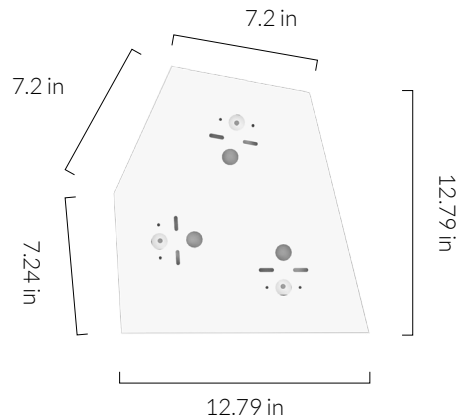

Pc/ Ctn: 2
Gross weight: 14.5lbs
Length: 19.8in
Width: 17.3in
Height: 19.6in

IES/LDT FILE

Available upon request.

EAN US: 5060400151592

WALNUT KNUCKLE PENDANT

tala®

SKU: WALT-KP-01-US

FSC-certified hardwood pendant, fitted with a braided 3 metre black kink free cord that's easily adjusted by hand. Complete with ceiling rose as standard.

Dimmable: Yes

2.56 in

1.57 in

BEST PAIRED WITH

1. Enno / Noma / Oblo / Oval
2. Voronoi III

OUTER CARTON

Pc/ Ctn: 8
Gross weight: 12.78 lbs
Length: 15.0in
Width: 15.0in
Height: 8.3in

EAN US: 5060400152070

FIXTURE

Type: Ceiling Plate
Materials: Steel
Finish: Matte white, powder coated
Warranty: 1 years
Weight: 2.13 lbs
Length: 12.78in
Width: 13.15in
Height: 1.57in

BEST PAIRED WITH

1. Voronoi I
2. Voronoi II
3. Voronoi III
4. Brass/Walnut Pendant