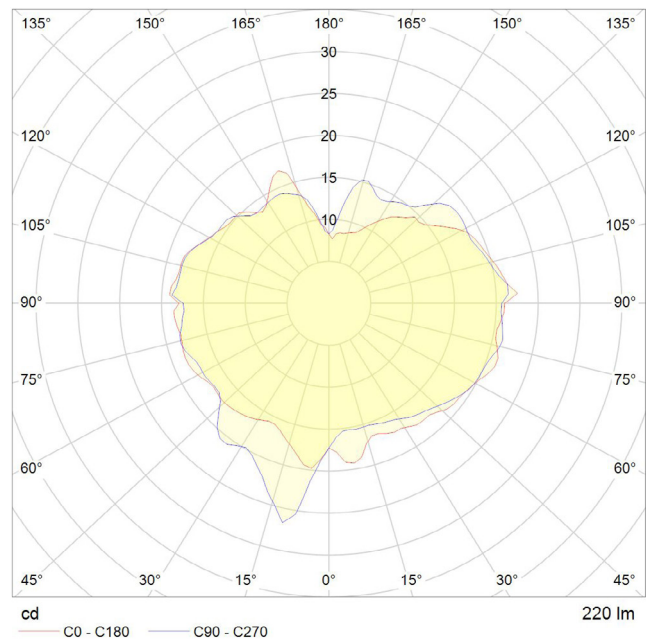

POLAR DIAGRAM

DIMMING

Dimmable: Yes
Dimming type: Trailing edge
Recommended US Dimmer: Lutron - Diva DVELV-300P-XX
(X denotes faceplate color)

A full list of compatible dimmers is available on request.

OUTER CARTON

Pc/ Ctn: 2
Gross weight: 14.5lbs
Length: 19.8in
Width: 17.3in
Height: 19.6in

IES/LDT FILE

Available upon request.

EAN US: 5060400151592