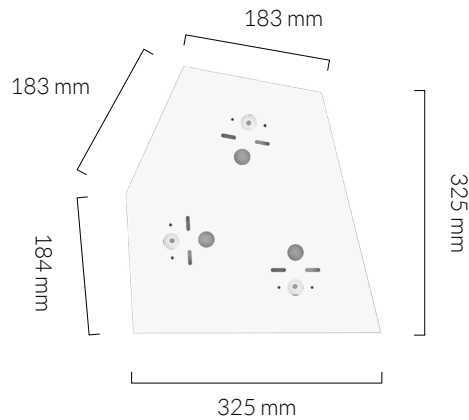

OUTER CARTON

Pc/ Ctn: 6
Gross weight: 6kg
Length: 63cm
Width: 40cm
Height: 26cm

IES/LDT FILE

Available upon request.

EAN UK: 5060400151875

BRASS PENDANT

SKU: BRAS-PD-02

tala®

Fully milled, solid brass pendant with high sheen finish. Fitted with a braided 3 metre black kink free cord, that's easily adjusted by hand. Complete with ceiling rose as standard.

FIXTURE

Type: Pendant
Materials: Brass
Cable Material: Black fabric covered silicone
Finish: High sheen
Ceiling rose dimensions: 80mm x 25mm
Base: E27
Weight: 0.388 kg
Warranty: 1 year
Input Voltage: 220-240V
Cord: 3 metre cord
Luminaire: Class II
Watt: Max 60 W

Dimmable: Yes

BEST PAIRED WITH

1. Design collection bulbs
2. Feature collection bulbs

OUTER CARTON

Pc/ Ctn: 8
Gross weight: 570g
Length: 22cm
Width: 44cm
Height: 23.5cm

EAN UK: 5060400151615

VORONOI CEILING PLATE

Type: Ceiling Plate
Materials: Steel
Finish: Matte white, powder coated
Warranty: 1 years
Weight: 0.965 kg
Length: 350mm
Width: 334mm
Height: 40mm

BEST PAIRED WITH

1. Voronoi I
2. Voronoi II
3. Voronoi III
4. Brass/Walnut Pendant