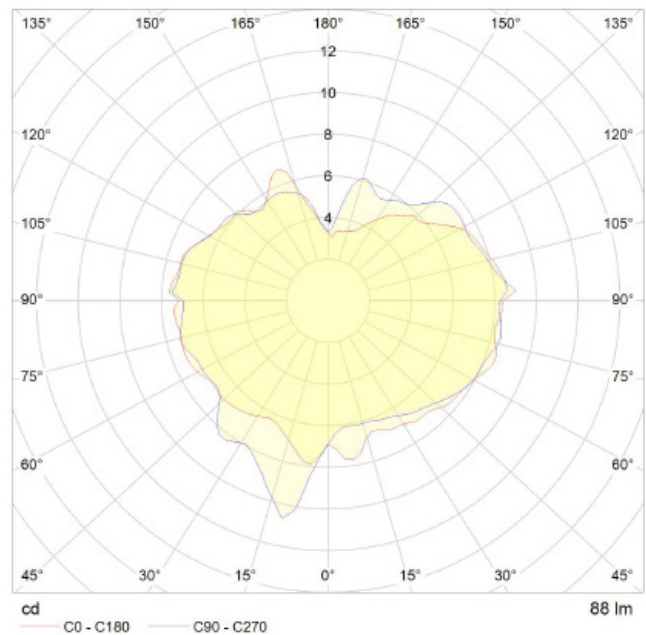

POLAR DIAGRAM

DIMMING

Dimmable: Yes
Dimming type: Trailing edge
Recommended EU Dimmer: Varilight - V-pro JXP401
Recommended US Dimmer: Lutron - Diva DVELV-300P-XX
(X denotes faceplate colour)

A full list of compatible dimmers is available on request.

OUTER CARTON

Pc/ Ctn: 6
Gross weight: 6kg
Length: 63cm
Width: 40cm
Height: 26cm

IES/LDT FILE

Available upon request.

EAN UK: 5060400151875