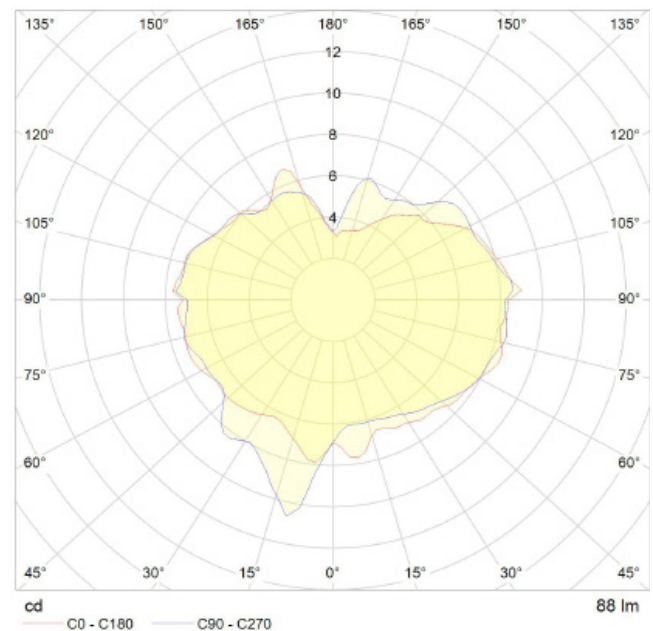

## LAMP

**Shape:** Custom  
**Materials:** Brass cap, mouth-blown glass  
**Finish:** Iron tinted  
**Beam angle:** 360°  
**Base:** E26  
**Weight:** 0.374 lbs  
**Working temperature:** -5C to 40C  
**Warm up time:** Instant  
**Warranty:** 3 years  
**Safety tag:** Tala UL 2W 120V 60HZ DATE  
**Input Voltage:** 110V-120V  
**Glare control:** We use a continuous flexible length of LED filament in our lamps. This, together with a thicker phosphor coating, reduces and controls glare, resulting in an even, more comfortable light.

## PERFORMANCE

CRI (colour rendering index)	95
Lamp lumen output	80
Luminaire circuits per watt (LM/W)	40
Lifetime (TM-21) (hours) & Switch Cycles	15,000 & 15,000
Colour Temperature	2200K
Power factor	0.9

## POLAR DIAGRAM

## OUTER CARTON

**Pc/ Ctn:** 6  
**Gross weight:** 13.45lbs  
**Length:** 15.4in  
**Width:** 24.4in  
**Height:** 19.7in