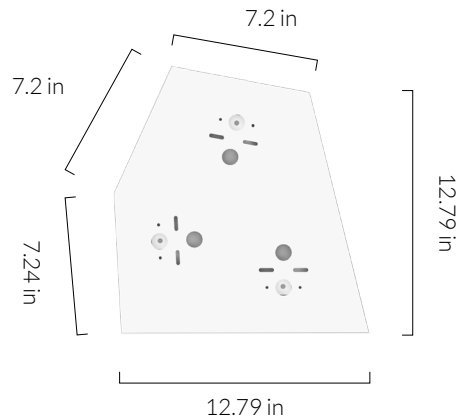

## OUTER CARTON

**Pc/ Ctn:** 6  
**Gross weight:** 13.45lbs  
**Length:** 15.4in  
**Width:** 24.4in  
**Height:** 19.7in

## OUTER CARTON

**Pc/ Ctn:** 8  
**Gross weight:** 11.9 lbs  
**Length:** 15in  
**Width:** 15in  
**Height:** 8.3in

EAN US: 5060400151622

IP120

## FIXTURE

**Type:** Ceiling Plate  
**Materials:** Steel  
**Finish:** Matte white, powder coated  
**Warranty:** 1 years  
**Weight:** 2.13 lbs  
**Length:** 12.78in  
**Width:** 13.15in  
**Height:** 1.57in