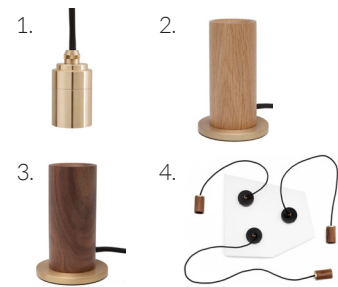

BEST PAIRED WITH

1. Brass Pendant
2. Oak Touch Lamp
3. Walnut Touch Lamp
4. Voronoi Ceiling Plate

PERFORMANCE

CRI (colour rendering index)	95
Lamp lumen output	80
Luminaire circuits per watt (LM/W)	40
Lifetime (TM-21) (hours) & Switch Cycles	15,000 & 15,000
Colour Temperature	2200K
Power factor	0.9