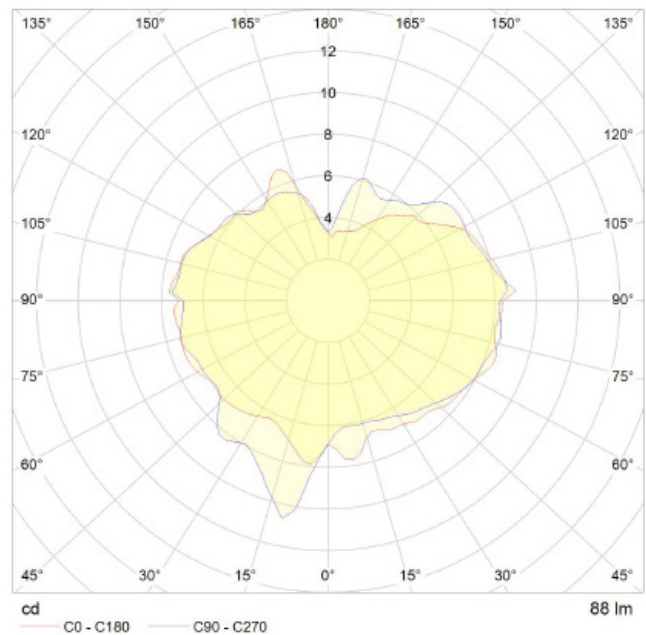

## LAMP

**Shape:** Custom  
**Materials:** Brass cap, mouth-blown glass  
**Finish:** Iron tinted  
**Beam angle:** 360°  
**Base:** E27  
**Weight:** 0.17 kg  
**Working temperature:** -5C to 40C  
**Warm up time:** Instant  
**Warranty:** 3 years  
**Safety tag:** Tala CE 2W 240V 50HZ DATE  
**Input Voltage:** 220V-240V  
**Glare control:** We use a continuous flexible length of LED filament in our lamps. This, together with a thicker phosphor coating, reduces and controls glare, resulting in an even, more comfortable light.

## PERFORMANCE

CRI (colour rendering index)	95
Lamp lumen output	80
Luminaire circuits per watt (LM/W)	40
Lifetime (TM-21) (hours) & Switch Cycles	15,000 & 15,000
Colour Temperature	2200K
Power factor	0.9

## POLAR DIAGRAM

## OUTER CARTON

**Pc/ Ctn:** 6  
**Gross weight:** 6kg  
**Length:** 63cm  
**Width:** 40cm  
**Height:** 26cm