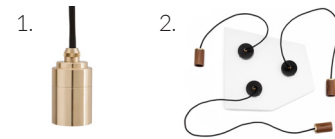

BEST PAIRED WITH

1. Brass Pendant
2. Voronoi Ceiling Plate