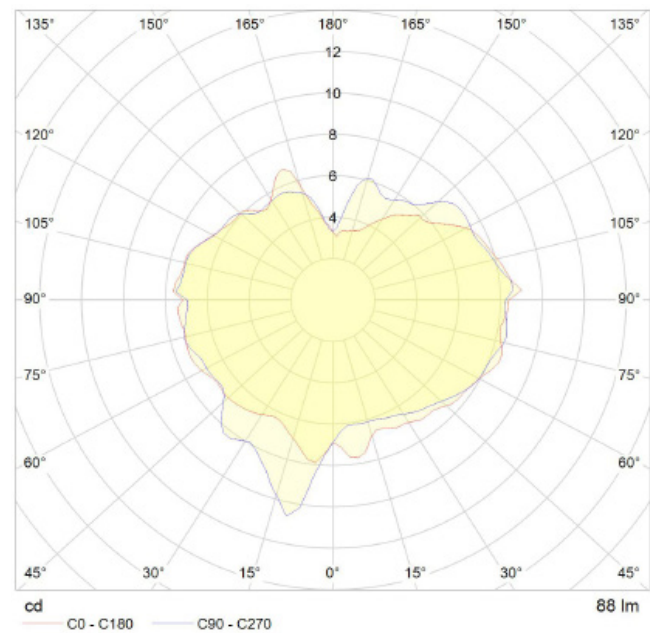

## LAMP

**Shape:** Custom  
**Materials:** Brass cap, mouth-blown glass  
**Finish:** Iron tinted  
**Beam angle:** 360°  
**Base:** E26  
**Weight:** 0.374 lbs  
**Working temperature:** -5C to 40C  
**Warm up time:** Instant  
**Warranty:** 3 years  
**Safety tag:** Tala UL 2W 120V 60HZ DATE  
**Input Voltage:** 110V-120V  
**Glare control:** We use a continuous flexible length of LED filament in our lamps. This, together with a thicker phosphor coating, reduces and controls glare, resulting in an even, more comfortable light.

## PERFORMANCE

|  |                 |
|--|-----------------|
| CRI (colour rendering index)             | 95              |
| Lamp lumen output                        | 80              |
| Luminaire circuits per watt (LM/W)       | 40              |
| Lifetime (TM-21) (hours) & Switch Cycles | 15,000 & 15,000 |
| Colour Temperature                       | 2200K           |
| Power factor                             | 0.9             |

## POLAR DIAGRAM

## OUTER CARTON

**Pc/ Ctn:** 6  
**Gross weight:** 13.45lbs  
**Length:** 15.4in  
**Width:** 24.4in  
**Height:** 19.7in