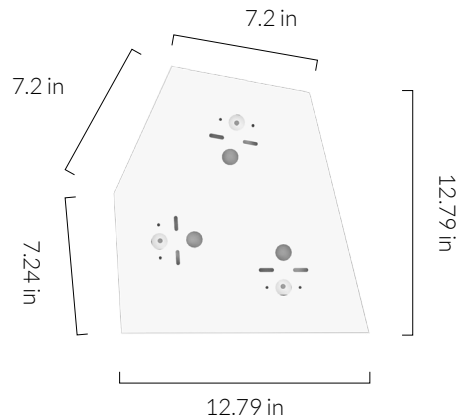

## OUTER CARTON

**Pc/ Ctn:** 6  
**Gross weight:** 13.45lbs  
**Length:** 15.4in  
**Width:** 24.4in  
**Height:** 19.7in

## OUTER CARTON

**Pc/ Ctn:** 8  
**Gross weight:** 12.78 lbs  
**Length:** 15in  
**Width:** 15in  
**Height:** 8.3in

EAN US: 5060400152070

## FIXTURE

**Type:** Ceiling Plate  
**Materials:** Steel  
**Finish:** Matte white, powder coated  
**Warranty:** 1 years  
**Weight:** 2.13 lbs  
**Length:** 12.78in  
**Width:** 13.15in  
**Height:** 1.57in