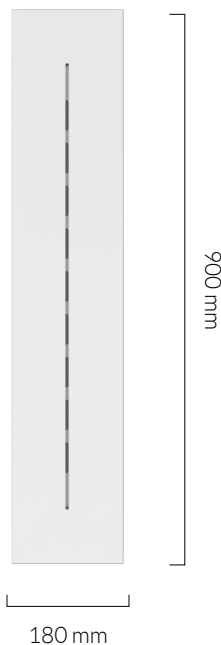

6 WATT | 540 LUMENS | 2700K

Smooth dimmable LED filament lamp made of mouth-blown glass. This lamp uses 6 Watts of power and achieves 540 Lumens at a CRI of 95. It has an IP54 rating.

LAMP

Shape: Custom
Materials: Brass cap, mouth-blown glass
Finish: Matte porcelain
Beam angle: 360°
Base: E27
Weight: 0.17 kg
Working temperature: -5C to 40C
Warm up time: Instant
Warranty: 3 years
Input Voltage: 220V-240V
Glare control: We use up to 8 LED filaments in our lamps. This, together with a thicker phosphor coating, reduces and controls glare, resulting in an even, more comfortable light.

FIXTURE

Type: Pendant
Materials: Walnut & Brass
Finish: Laquered & Brushed
Ceiling rose dimensions: 80mm x 25mm
Lampholder: E27
Weight: 0.403 kg
Warranty: 1 year
Input Voltage: 220-240V
Cord: 3 metre cord, Black fabric covered silicone
Luminaire: Class II
Wattage: Max 60 W

Pc/ Ctn: 8
Gross weight: 5.7kg
Length: 33.5cm
Width: 33.5cm
Height: 23.5cm

EAN UK: 5060400151554

LINEAR CEILING PLATE

tala®

SKU: POD-PLATE-LINE-NP-UK-01

Powder coated, steel ceiling plate that fits four ceiling roses in a uniform row. Securely hooks cords into position, ensuring consistent spacing between each light.

FIXTURE

Type: Ceiling Plate
Materials: Steel
Finish: Matte white, powder coated
Warranty: 1 years
Weight: 3.313 kg
Length: 900mm
Width: 180mm
Height: 20mm

BEST PAIRED WITH

1. Porcelain Range Bulbs
2. Feature Collection Bulbs
3. Graphite Pendant