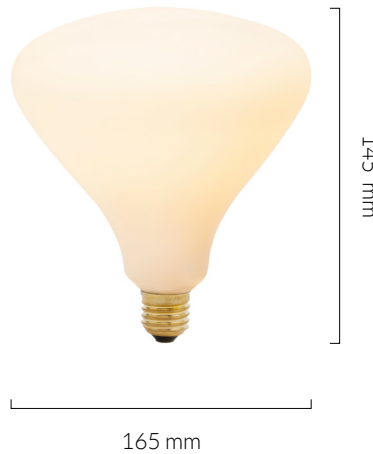

6 WATT | 540 LUMENS | 2700K

Smooth dimmable LED filament lamp made of mouth-blown glass. This lamp uses 6 Watts of power and achieves 540 Lumens at a CRI of 95. It has an IP54 rating.

LAMP

Shape: Custom
Materials: Brass cap, mouth-blown glass
Finish: Matte porcelain
Beam angle: 360°
Base: E27
Weight: 0.17 kg
Working temperature: -5C to 40C
Warm up time: Instant
Warranty: 3 years
Input Voltage: 220V-240V
Glare control: We use up to 8 LED filaments in our lamps. This, together with a thicker phosphor coating, reduces and controls glare, resulting in an even, more comfortable light.

BEST PAIRED WITH

1. Oak Pendant
2. Walnut Pendant
3. Brass Pendant
4. Graphite Pendant

PERFORMANCE

CRI (colour rendering index)	95
Lamp lumen output	540
Luminaire circuits per watt (LM/W)	90
Lifetime (TM-21) (hours)	30,000
Colour Temperature	2700K
Power factor	0.9

Pc/ Ctn: 20
Gross weight: 4.5kg
Length: 73cm
Width: 30cm
Height: 32cm

IES/LDT FILE

Available upon request.

EAN UK: 5060400150236

WALNUT KNUCKLE PENDANT

tala®

SKU: WALT-KP-01

FSC-certified hardwood pendant, fitted with a braided 3 metre black kink free cord that's easily adjusted by hand. Complete with ceiling rose as standard.

FIXTURE

Type: Pendant
Materials: Walnut & Brass
Finish: Laquered & Brushed
Ceiling rose dimensions: 80mm x 25mm
Lampholder: E27
Weight: 0.403 kg
Warranty: 1 year
Input Voltage: 220-240V
Cord: 3 metre cord, Black fabric covered silicone
Luminaire: Class II
Wattage: Max 60 W