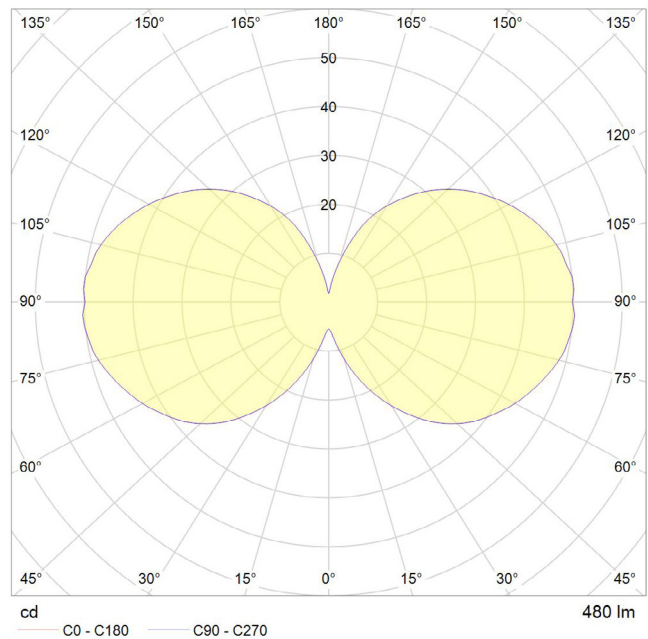

POLAR DIAGRAM

DIMMING

Dimmable: Yes
Dimming type: Trailing edge
Recommended US Dimmer: Lutron - Diva DVELV-300P-XX
(X denotes faceplate color)

A full list of compatible dimmers is available on request.

OUTER CARTON

Pc/ Ctn: 50
Gross weight: 13.46lbs
Length: 21.3in
Width: 21.3in
Height: 12.6in

IES/LDT FILE

Available upon request.

EAN US: 5060400151318