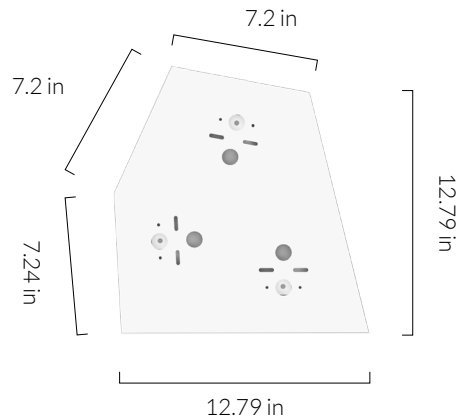

OUTER CARTON

Pc/ Ctn: 2
Gross weight: 14.5lbs
Length: 19.8in
Width: 17.3in
Height: 19.6in

IES/LDT FILE

Available upon request.

EAN US: 5060400151592

OAK KNUCKLE PENDANT

SKU: OAK-KP-01-US

tala®

Pc/ Ctn: 8
Gross weight: 12.78 lbs
Length: 15.0in
Width: 15.0in
Height: 8.3in

EAN US: 5060400152087

VORONOI CEILING PLATE

tala®

SKU: POD-PLATE-VORN-NP-US-01

*Powder coated, steel ceiling plate that fits three ceiling roses in cluster arrangements.
Designed to tessellate in different configurations of multiple units.*

FIXTURE

Type: Ceiling Plate
Materials: Steel
Finish: Matte white, powder coated
Warranty: 1 years
Weight: 2.13 lbs
Length: 12.78in
Width: 13.15in
Height: 1.57in

BEST PAIRED WITH

1. Voronoi I
2. Voronoi II
3. Voronoi III
4. Brass/Walnut Pendant