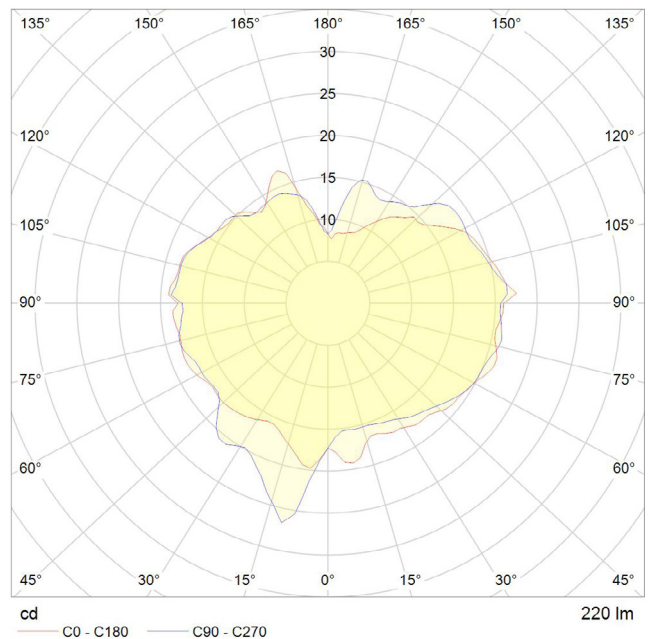

POLAR DIAGRAM

DIMMING

Dimmable: Yes
Dimming type: Trailing edge
Recommended US Dimmer: Lutron - Diva DVVELV-300P-XX
(X denotes faceplate color)

A full list of compatible dimmers is available on request.

OUTER CARTON

Pc/ Ctn: 2
Gross weight: 14.5lbs
Length: 19.8in
Width: 17.3in
Height: 19.6in

IES/LDT FILE

Available upon request.

EAN US: 5060400151592